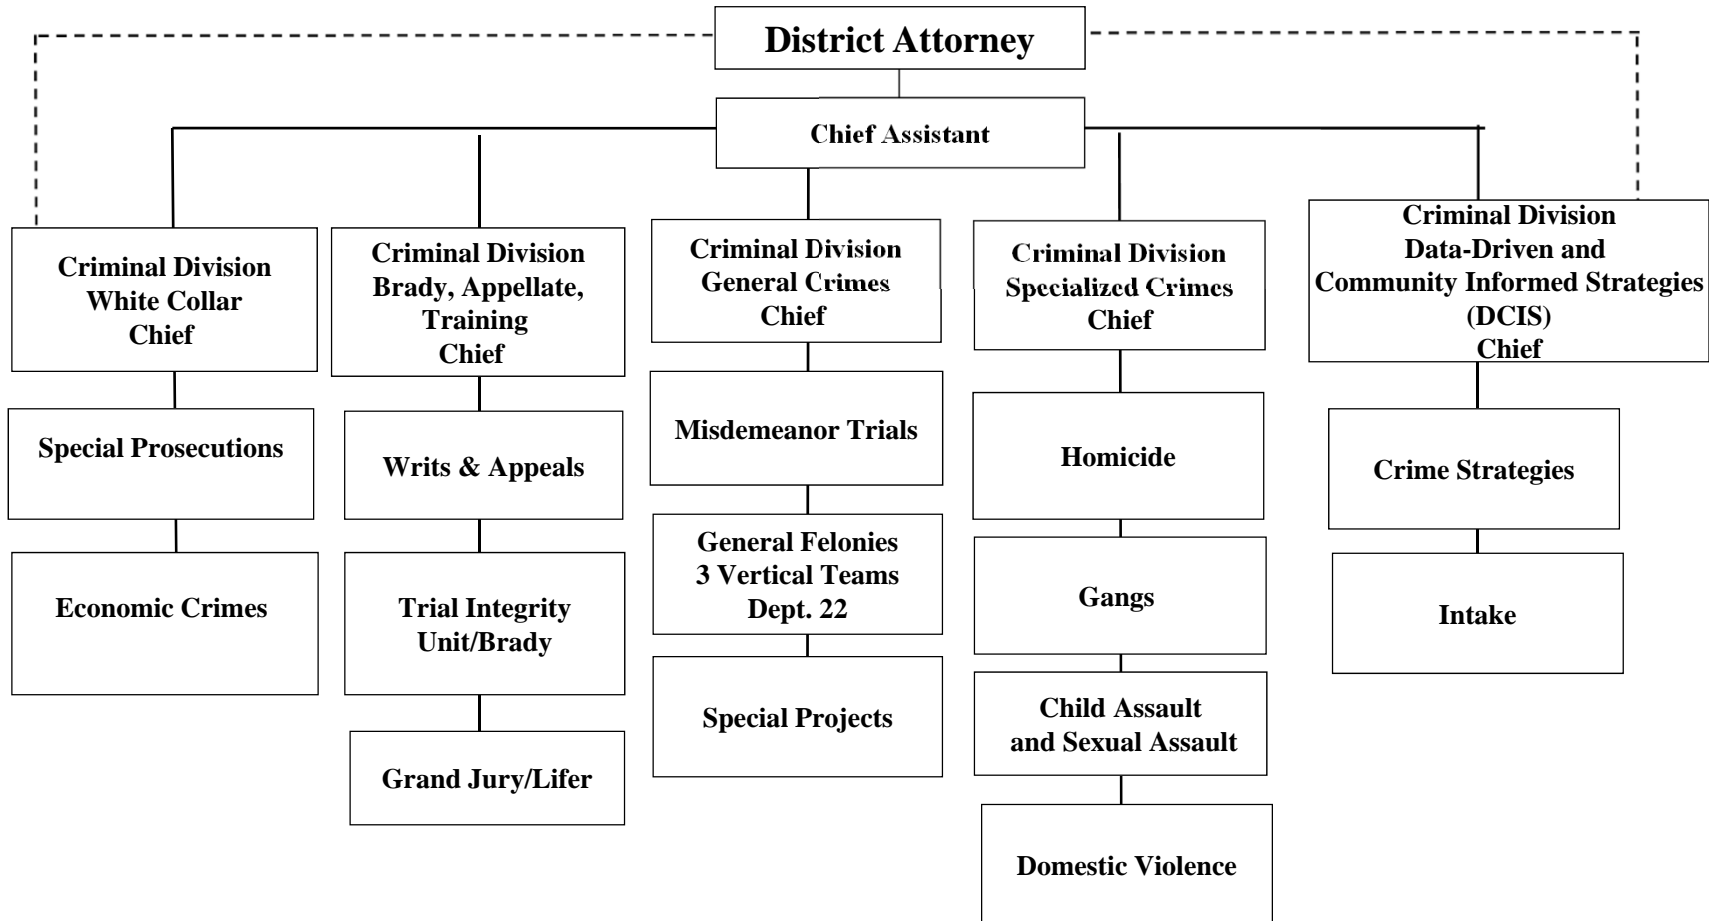

# San Francisco District Attorney Executive Staff Organizational Structure

# San Francisco District Attorney District Attorney Direct Reports

# San Francisco District Attorney Justice Innovations and Policy Department Organizational Structure

# District Attorney Support Services Organizational Chart